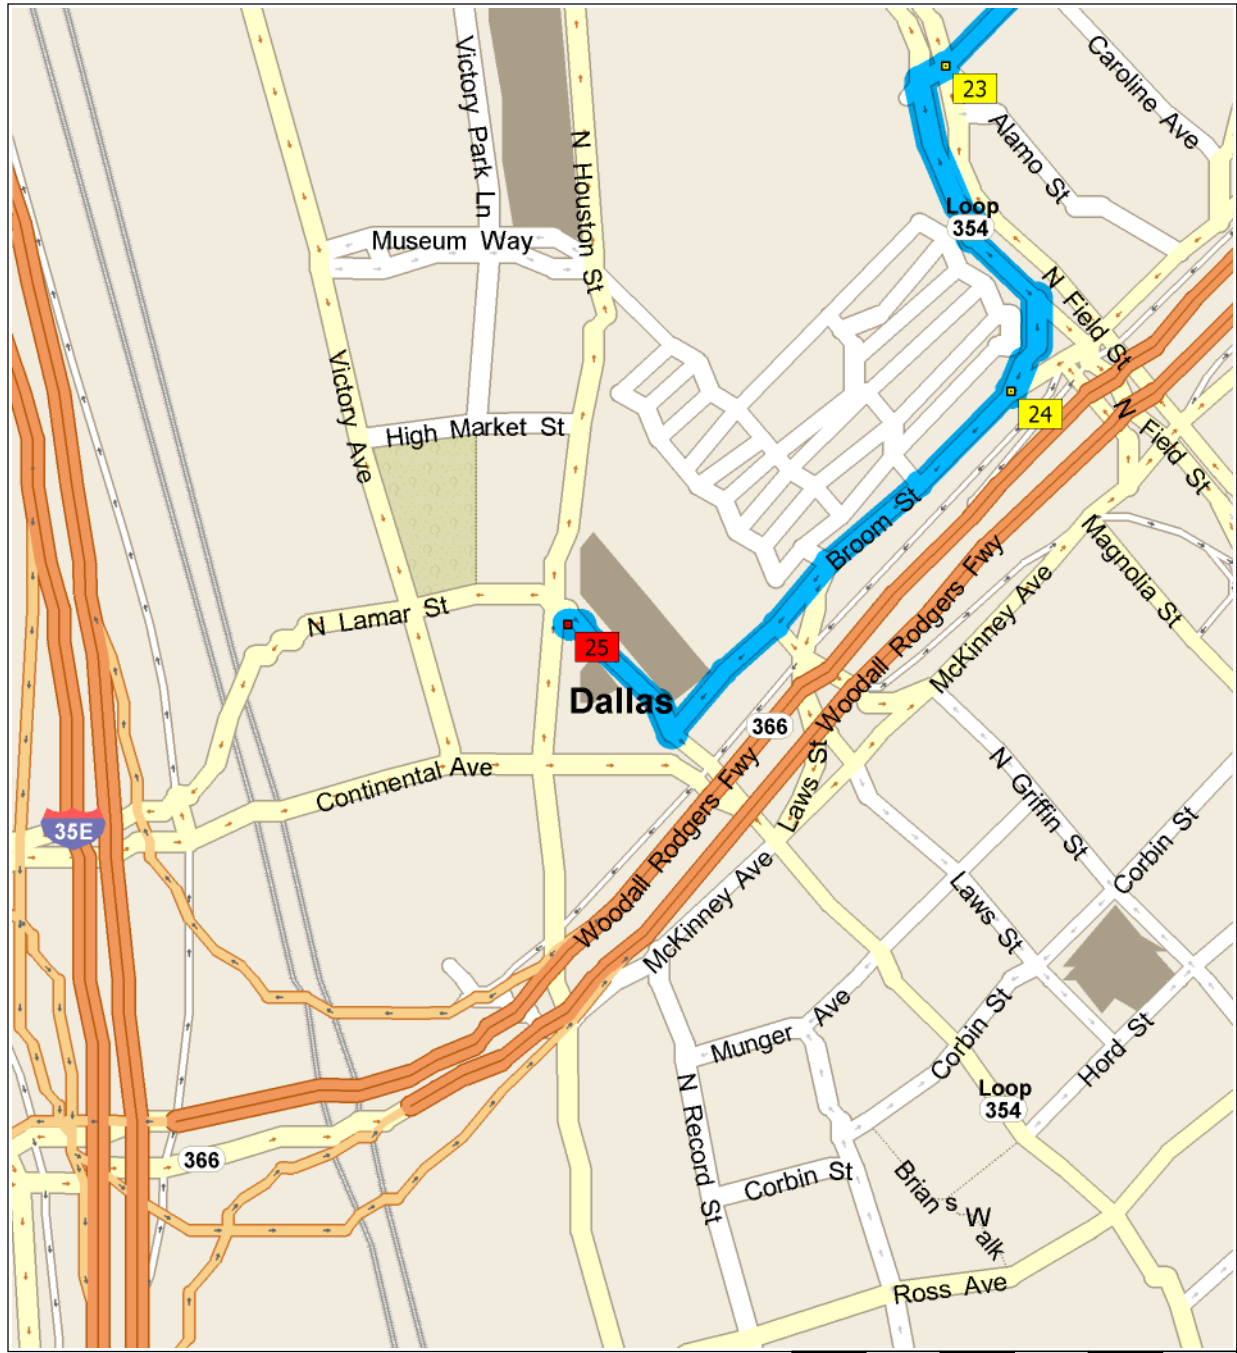

10:02 AM 30.9 mi Turn RIGHT (North-West) onto N Lamar St for 98 yds  
 10:02 AM 31.0 mi 25 Arrive near Dallas