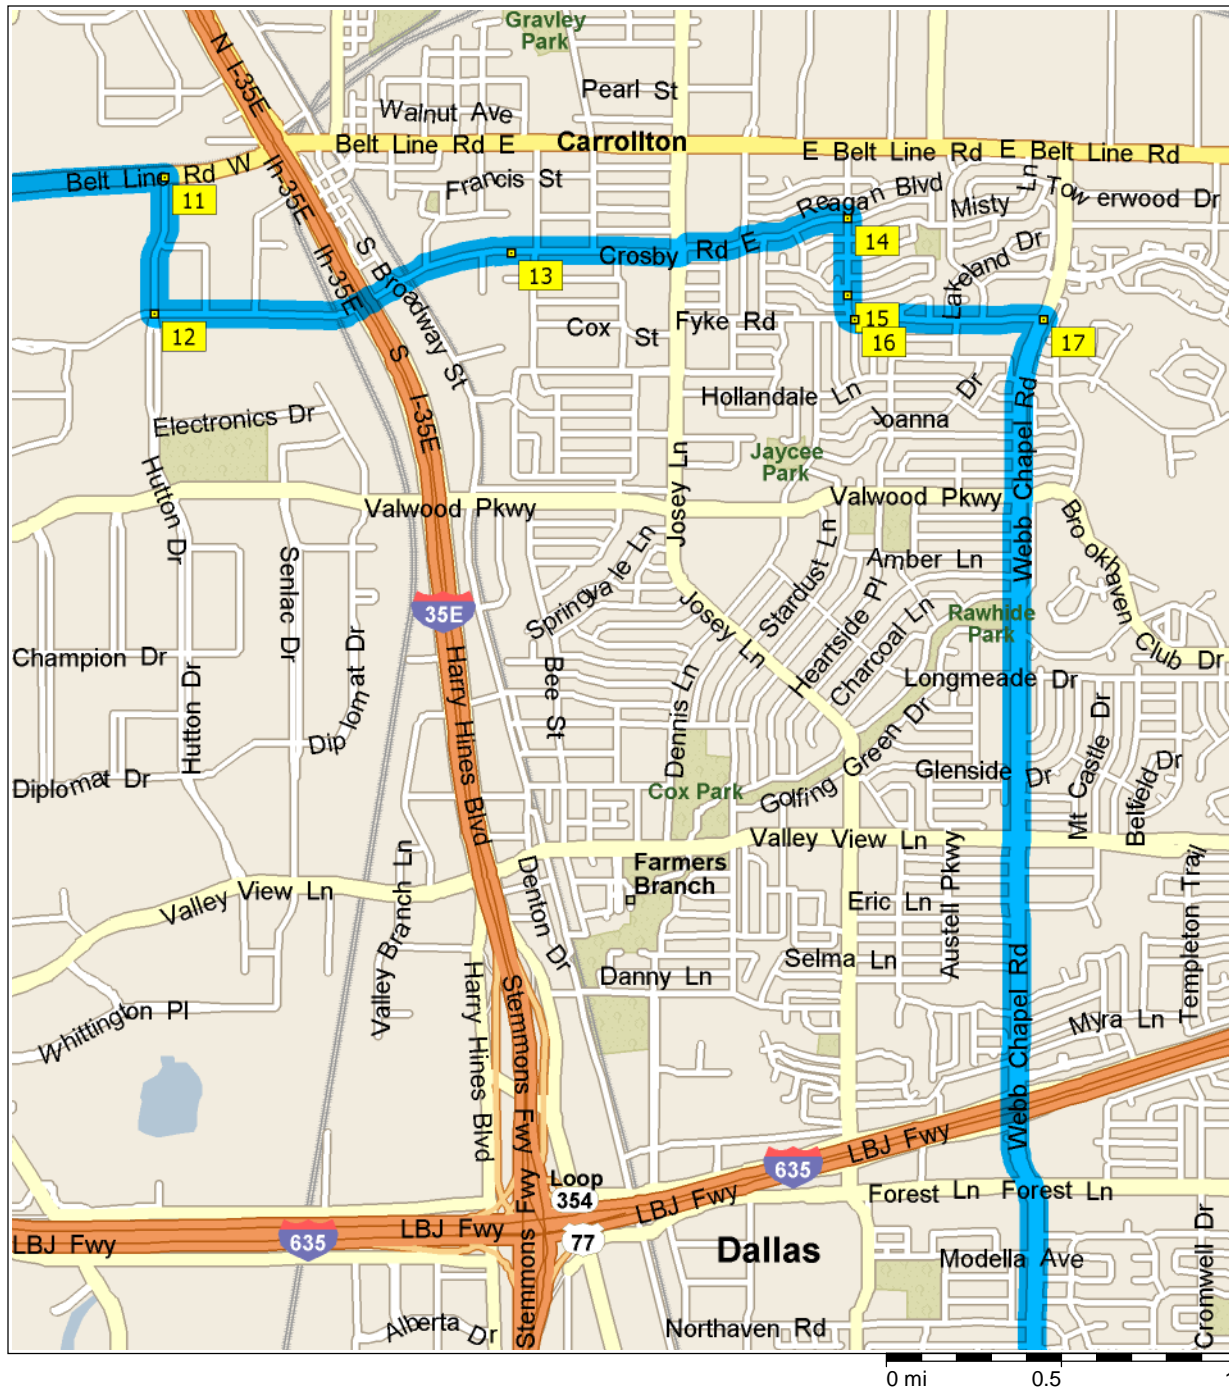

- 9:15 AM 13.0 mi **11** At 1014 Hutton Dr, Carrollton, TX 75006, turn RIGHT (South) onto Hutton Dr for 0.4 mi
- 9:16 AM 13.4 mi **12** At Hutton Dr, Carrollton, TX 75006, turn LEFT (East) onto (W) Crosby Rd (E) for 0.6 mi
- 9:18 AM 14.0 mi Road name changes to Crosby Rd (E) [E Crosby Rd] for 76 yds
- 9:19 AM 14.0 mi Road name changes to (E) Crosby Rd [Crosby Rd E] for 120 yds
- 9:19 AM 14.1 mi Road name changes to Crosby Rd (E) [E Crosby Rd] for 0.4 mi
- 9:21 AM 14.5 mi **13** At 1610 Crosby Rd E, Carrollton, TX 75006, stay on Crosby Rd E [E Crosby Rd] (East) for 1.0 mi
- 9:24 AM 15.4 mi **14** At 1303 S Nix Rd, Carrollton, TX 75006, turn RIGHT (South) onto (S) Nix Rd for 0.2 mi
- 9:25 AM 15.7 mi **15** At 1702 S Nix Rd, Carrollton, TX 75006, stay on S Nix Rd (South) for 120 yds
- 9:26 AM 15.7 mi Turn LEFT (East) onto Fyke Rd for 32 yds
- 9:26 AM 15.8 mi **16** At 2200 Fyke Rd, Dallas, TX 75234, stay on Fyke Rd (East) for 0.6 mi
- 9:28 AM 16.3 mi **17** At Webb Chapel Rd, Dallas, TX 75234, return West on Fyke Rd for 10 yds
- 9:28 AM 16.3 mi Turn LEFT (South) onto Webb Chapel Rd for 2.5 mi