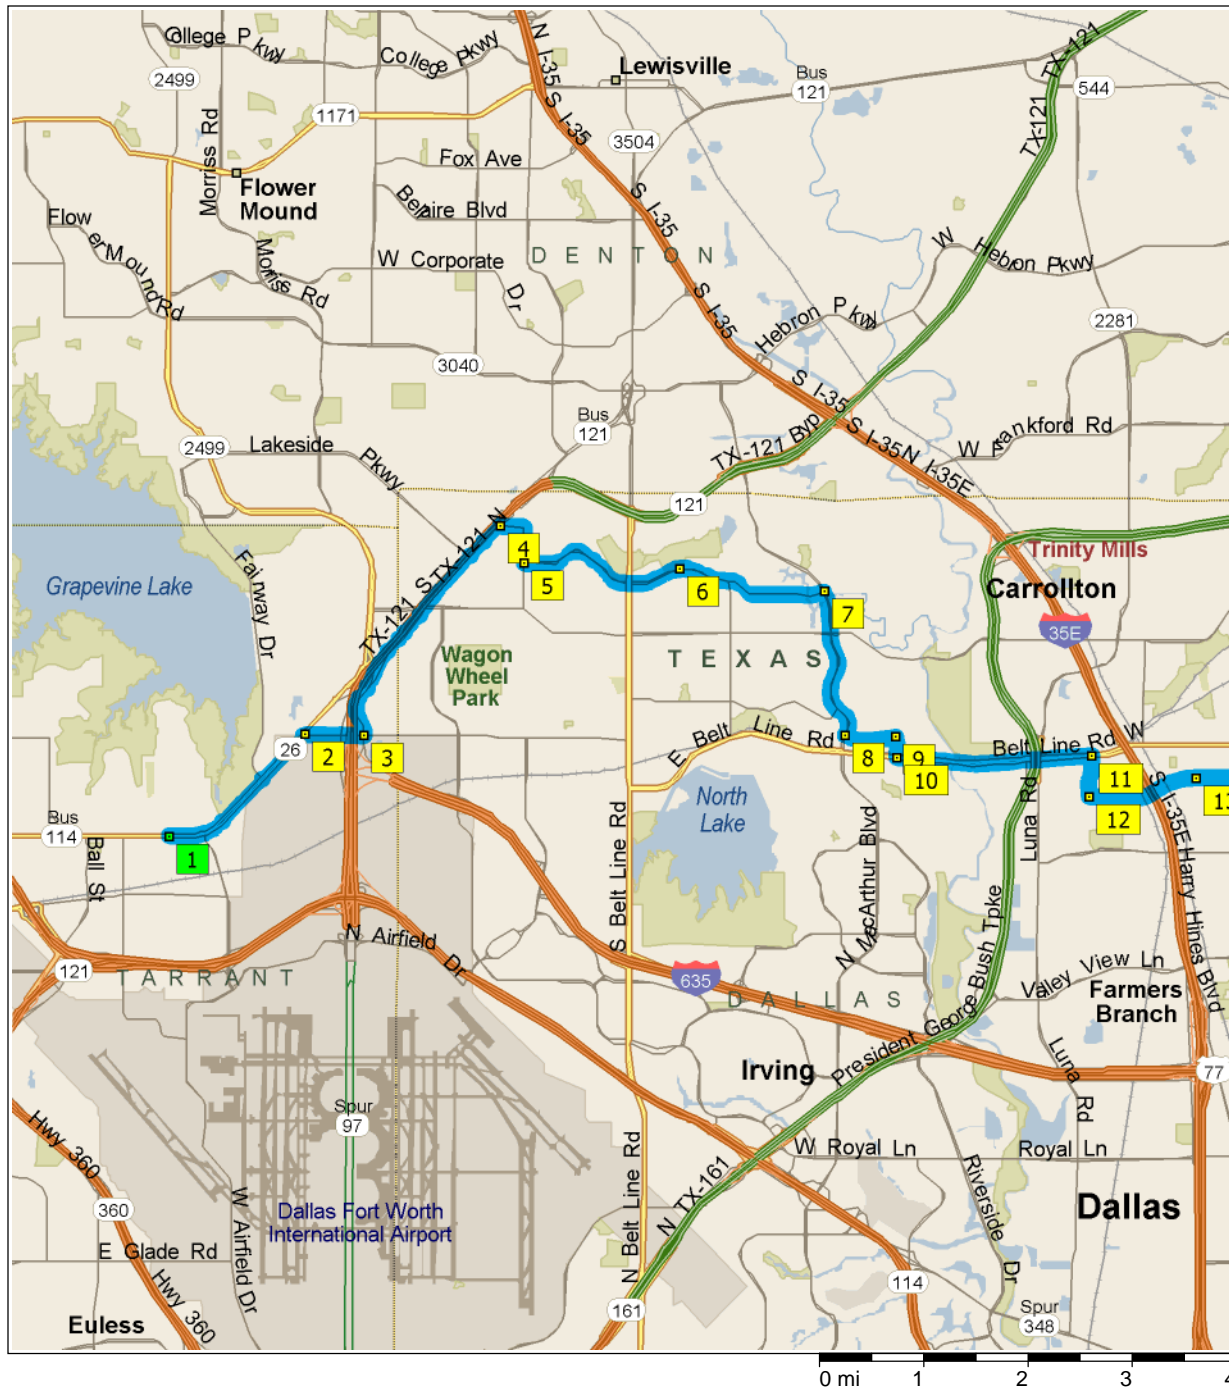

- 8:45 AM 0.0 mi **1** Depart 721 E Northwest Hwy, Grapevine, TX 76051 on SR-114 Bus [E Northwest Hwy] (East) for 0.3 mi
- 8:45 AM 0.3 mi Keep STRAIGHT onto SR-26 [State Highway 26] for 1.4 mi
- 8:47 AM 1.7 mi **2** At Bass Pro Dr, Grapevine, TX 76051, turn RIGHT (South-East) onto Bass Pro Dr for 0.6 mi
- 8:48 AM 2.3 mi **3** At 1707 SR-121 N, Grapevine, TX 76051, turn LEFT (North) onto TX-121 N [N Highway 121] for 0.5 mi towards SR-121 N
- 8:49 AM 2.8 mi Take Ramp (LEFT) onto SR-121 for 0.6 mi towards SR-121 N
- 8:49 AM 3.4 mi Take Ramp (RIGHT) onto TX-121 N [N Highway 121] for 1.5 mi towards Sandy Lake Rd / Freeport Pkwy / Grapevine Mills Blvd
- 8:52 AM 4.9 mi Turn RIGHT (South-East) onto N Coppell Rd for 21 yds
- 8:53 AM 4.9 mi **4** At 696 N Coppell Rd, Coppell, TX 75019, stay on N Coppell Rd (South-East) for 0.6 mi
- 8:54 AM 5.4 mi **5** At 795 W Parkway Blvd, Coppell, TX 75019, turn LEFT (East) onto W Parkway Blvd for 1.2 mi
- 8:56 AM 6.6 mi Road name changes to Local road(s) for 21 yds
- 8:56 AM 6.6 mi Road name changes to Parkway Blvd [E Parkway Blvd] for 0.6 mi
- 8:59 AM 7.2 mi Turn LEFT (North) onto Local road(s) for 10 yds
- 8:59 AM 7.2 mi Turn LEFT (West) onto Parkway Blvd [E Parkway Blvd] for 120 yds
- 9:00 AM 7.3 mi **6** At Parkway Blvd, Coppell, TX 75019, stay on Parkway Blvd [E Parkway Blvd] (West) for 65 yds
- 9:00 AM 7.3 mi Turn LEFT (South) onto Enclaves Ct, then immediately turn LEFT (East) onto Parkway Blvd [E Parkway Blvd] for 1.5 mi
- 9:05 AM 8.8 mi **7** At Parkway Blvd, Coppell, TX 75019, return West on Parkway Blvd [E Parkway Blvd] for 21 yds
- 9:05 AM 8.8 mi Turn LEFT (South) onto N MacArthur Blvd for 0.4 mi
- 9:07 AM 9.3 mi Road name changes to Local road(s) for 10 yds
- 9:07 AM 9.3 mi Road name changes to S MacArthur Blvd [MacArthur Blvd] for 1.1 mi
- 9:10 AM 10.4 mi **8** At Riverchase Dr, Coppell, TX 75019, turn LEFT (East) onto Riverchase Dr for 0.5 mi
- 9:11 AM 10.9 mi **9** At 199 Fairways Dr, Coppell, TX 75019, turn RIGHT (South) onto Fairway Dr [Fairways Dr] for 0.2 mi
- 9:12 AM 11.0 mi Road name changes to Fairways Dr for 54 yds
- 9:12 AM 11.1 mi **10** At Fairways Dr, Coppell, TX 75019, turn LEFT (East) onto (E) Belt Line Rd (W) for 1.9 mi