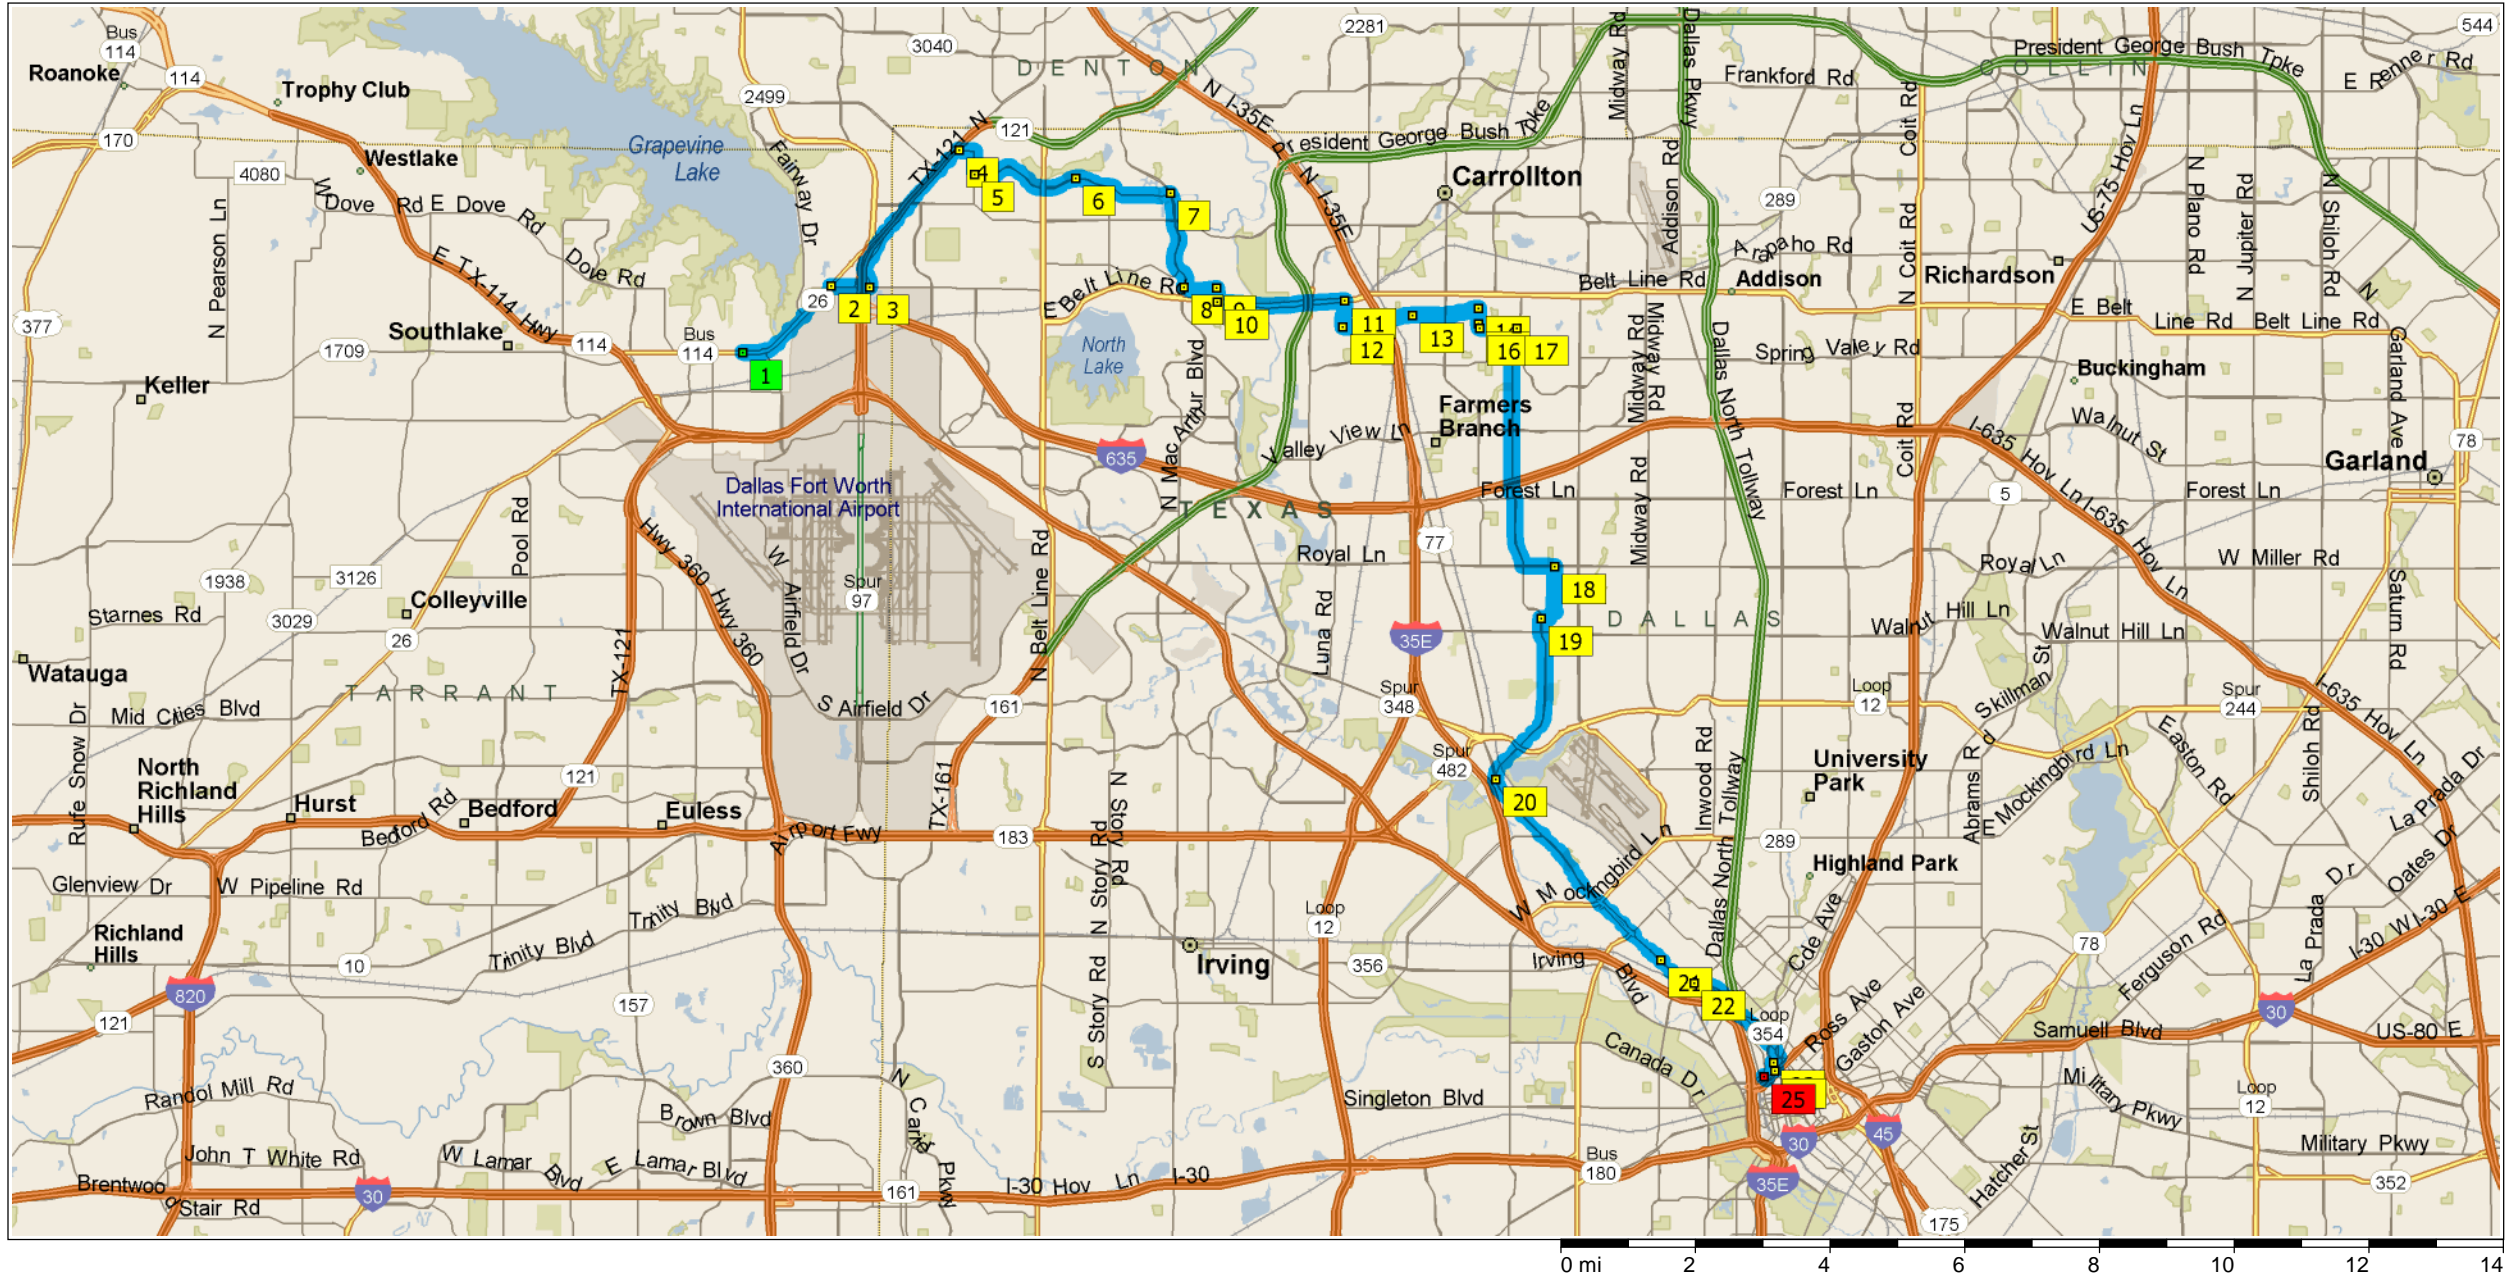

Superbowl Mad Duck to Dicks Last Resort 120131

31.0 miles; 1 hour, 17 minutes