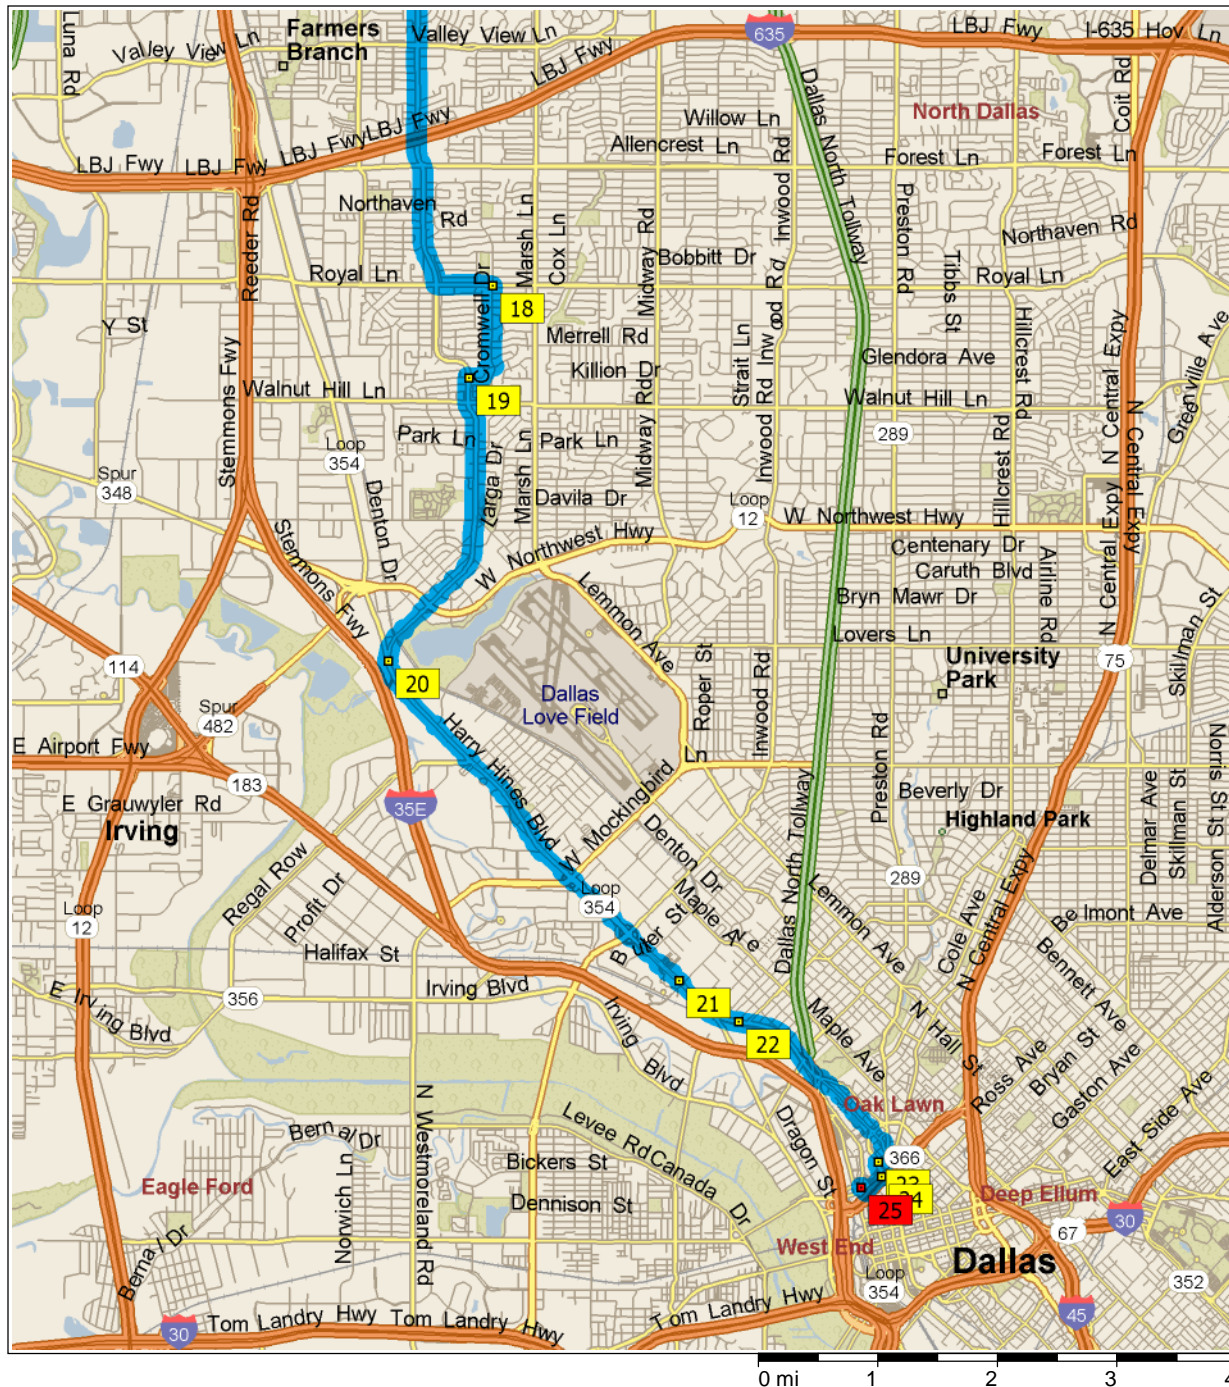

- 9:33 AM 18.9 mi Keep STRAIGHT onto Webb Chapel Rd [Webbs Chapel Rd] for 0.8 mi
- 9:34 AM 19.6 mi Keep STRAIGHT onto Webb Chapel Rd [Webbs Royal Plaza] for 0.3 mi
- 9:35 AM 19.9 mi Keep STRAIGHT onto Webb Chapel Rd [Webbs Chapel Rd] for 10 yds
- 9:35 AM 19.9 mi Turn LEFT (East) onto Royal Ln for 0.5 mi
- 9:36 AM 20.4 mi **18** At 10789 Cromwell Dr, Dallas, TX 75229, turn RIGHT (South) onto Cromwell Dr for 0.7 mi
- 9:38 AM 21.1 mi Turn RIGHT (West) onto Timberview Dr [Timberview Rd] for 0.3 mi
- 9:40 AM 21.3 mi **19** At near Farmers Branch, stay on Timberview Dr [Timberview Rd] (West) for 10 yds
- 9:40 AM 21.3 mi Turn LEFT (South) onto Webb Chapel Rd [Webbs Chapel Rd] for 0.2 mi
- 9:40 AM 21.5 mi Keep STRAIGHT onto Webb Chapel Rd for 1.0 mi
- 9:42 AM 22.5 mi Road name changes to Webb Chapel Ext for 0.9 mi
- 9:44 AM 23.4 mi Keep STRAIGHT onto Webb Chapel Ext [Texas Lakes Trail] for 0.6 mi
- 9:46 AM 24.0 mi Turn LEFT (East) onto Webb Chapel Ext for 21 yds
- 9:46 AM 24.0 mi **20** At 9587 SR-354 Loop, Dallas, TX 75220, return West on Webb Chapel Ext for 21 yds
- 9:46 AM 24.0 mi Turn LEFT (South) onto US-77 [SR-354 Loop] for 174 yds
- 9:46 AM 24.1 mi Road name changes to SR-354 Loop [Harry Hines Blvd] for 3.6 mi
- 9:53 AM 27.8 mi Turn LEFT (North-East) onto Medical District Dr [Motor St], then immediately turn LEFT (North-West) onto SR-354 Loop [Harry Hines Blvd] for 87 yds
- 9:54 AM 27.8 mi **21** At 5023 Harry Hines Blvd, Dallas, TX 75235, stay on SR-354 Loop [Harry Hines Blvd] (North-West) for 0.1 mi
- 9:54 AM 28.0 mi Turn LEFT (South-West) onto Lofland St, then immediately turn LEFT (South-East) onto SR-354 Loop [Harry Hines Blvd] for 0.8 mi
- 9:56 AM 28.7 mi **22** At Hondo Ave, Dallas, TX 75219, stay on SR-354 Loop [Harry Hines Blvd] (East) for 1.7 mi
- 10:00 AM 30.4 mi Merge onto SR-354 Loop [N Akard St] for 43 yds
- 10:00 AM 30.5 mi Turn RIGHT (South) onto SR-354 Loop [Cedar Springs Rd] for 0.1 mi
- 10:00 AM 30.6 mi **23** At 1601 Cedar Springs Rd, Dallas, TX 75202, keep STRAIGHT onto Local road(s) for 21 yds
- 10:00 AM 30.6 mi Bear LEFT (South) onto SR-354 Loop [N Field St] for 164 yds
- 10:01 AM 30.7 mi Keep RIGHT onto Local road(s) for 76 yds
- 10:01 AM 30.7 mi **24** At near Dallas, road name changes to Broom St [TX-354-Loop] for 0.2 mi